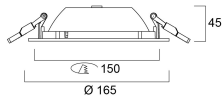

START DOWNLIGHT IP44 150

START Downlight 150 IP44 1100lm 830
0030324

SYLVANIA

0030324