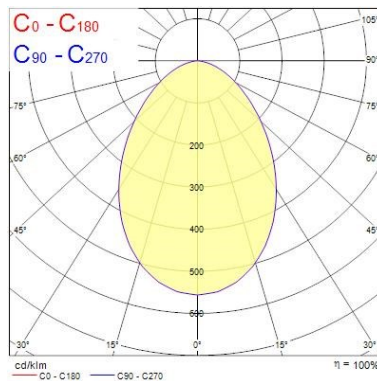

START DOWNLIGHT IP44 150

START Downlight 150 IP44 1100lm 830
0030324

Housing colour	RAL 9003 - Signal white
IP rating	IP44/20
IK rating	IK07
Diffuser finish	Opal
Diffuser material	PC Polycarbonate
Reflector finish	High-gloss
Nominal Product Length (mm)	165
Nominal Product Width (mm)	165
Nominal Product Height (mm)	45
Nominal Product Diameter (mm)	165
Weight (kg)	0.272
Recessed Depth (mm)	150

Packaging

Single packaging type	Carton
Product EAN number	5410288303246
Packaging single length / height (cm)	17.5
Packaging single width (cm)	17.5
Packaging single depth (cm)	6.8
DUN14 (outer)	15410288303243
Units per outer package	12
Packaging outer length / height (cm)	37.0
Packaging outer width (cm)	37.0
Packaging outer depth (cm)	23.0

PHOTOMETRY

TECHNICAL DRAWINGS