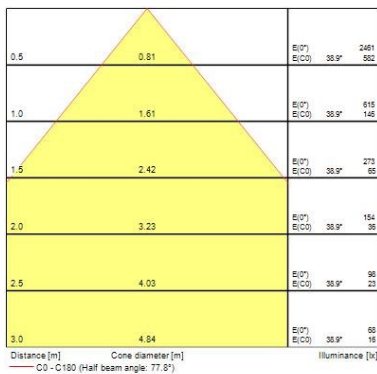

START DOWNLIGHT IP44 150

START Downlight 150 IP44 1100lm 830
0030324

Housing colour	RAL 9003 - Signal white
IP rating	IP44/20
IK rating	IK07
Diffuser finish	Opal
Diffuser material	PC Polycarbonate
Reflector finish	High-gloss
Nominal Product Length (mm)	165
Nominal Product Width (mm)	165
Nominal Product Height (mm)	45
Nominal Product Diameter (mm)	165
Weight (kg)	0.272
Recessed Depth (mm)	150

Packaging

Single packaging type	Carton
Product EAN number	5410288303246
Packaging single length / height (cm)	17.5
Packaging single width (cm)	17.5
Packaging single depth (cm)	6.8
DUN14 (outer)	15410288303243
Units per outer package	12
Packaging outer length / height (cm)	37.0
Packaging outer width (cm)	37.0
Packaging outer depth (cm)	23.0

PHOTOMETRY

TECHNICAL DRAWINGS