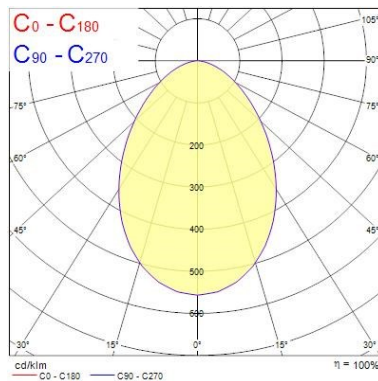

START DOWNLIGHT IP44 150

START Downlight 150 IP44 1175lm 840
0030325

Physical data

Housing colour	White (RAL 9003)
IP rating	IP44/20
IK rating	IK07
Diffuser finish	Opal
Diffuser material	Polycarbonate
Reflector finish	Mirror
Nominal Product Length (mm)	165
Nominal Product Width (mm)	165
Nominal Product Height (mm)	45
Nominal Product Diameter (mm)	165
Weight (kg)	0.272
Recessed Depth (mm)	150

Packaging

Single packaging type	Carton
Product EAN number	5410288303253
Packaging single length / height (cm)	17.5
Packaging single width (cm)	17.5
Packaging single depth (cm)	6.8
DUN14 (outer)	15410288303250
Units per outer package	12
Packaging outer length / height (cm)	37.0
Packaging outer width (cm)	37.0
Packaging outer depth (cm)	23.0

PHOTOMETRY

TECHNICAL DRAWINGS