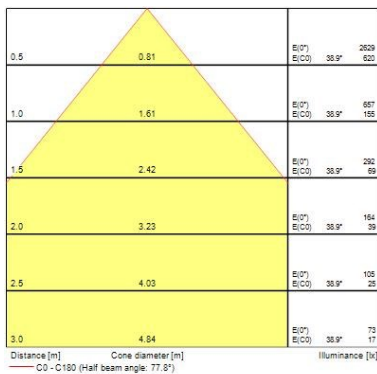

START DOWNLIGHT IP44 150

START Downlight 150 IP44 1175lm 840
0030325

Physical data

Housing colour	White (RAL 9003)
IP rating	IP44/20
IK rating	IK07
Diffuser finish	Opal
Diffuser material	Polycarbonate
Reflector finish	Mirror
Nominal Product Length (mm)	165
Nominal Product Width (mm)	165
Nominal Product Height (mm)	45
Nominal Product Diameter (mm)	165
Weight (kg)	0.272
Recessed Depth (mm)	150

Packaging

Single packaging type	Carton
Product EAN number	5410288303253
Packaging single length / height (cm)	17.5
Packaging single width (cm)	17.5
Packaging single depth (cm)	6.8
DUN14 (outer)	15410288303250
Units per outer package	12
Packaging outer length / height (cm)	37.0
Packaging outer width (cm)	37.0
Packaging outer depth (cm)	23.0

PHOTOMETRY

TECHNICAL DRAWINGS