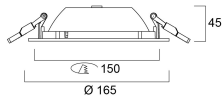

START DOWNLIGHT IP44 150

START Downlight 150 IP44 1175lm 840
0030325

SYLVANIA 0030325

This luminaire contains built-in LED lamps

The lamps cannot be changed in the luminaire.

874/2012