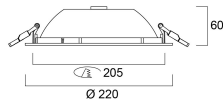

START DOWNLIGHT IP44 205

START Downlight 205 IP44 1950lm 830
0030328

SYLVANIA 0030328

This luminaire contains built-in LED lamps

The lamps cannot be changed in the luminaire.

874/2012