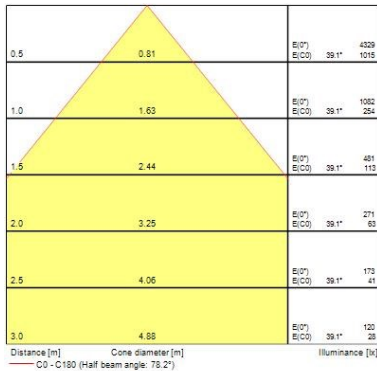

START DOWNLIGHT IP44 205

START Downlight 205 IP44 1950lm 830
0030328

Physical data

Housing colour	White (RAL 9003)
IP rating	IP44/20
IK rating	IK07
Diffuser finish	Opal
Diffuser material	Polycarbonate
Reflector finish	Mirror
Nominal Product Length (mm)	220
Nominal Product Width (mm)	220
Nominal Product Height (mm)	60
Nominal Product Diameter (mm)	220
Weight (kg)	0.468
Recessed Depth (mm)	150

Packaging

Single packaging type	Carton
Product EAN number	5410288303284
Packaging single length / height (cm)	22.8
Packaging single width (cm)	22.8
Packaging single depth (cm)	7.0
DUN14 (outer)	15410288303281
Units per outer package	14
Packaging outer length / height (cm)	51.0
Packaging outer width (cm)	47.5
Packaging outer depth (cm)	25.0

PHOTOMETRY

TECHNICAL DRAWINGS