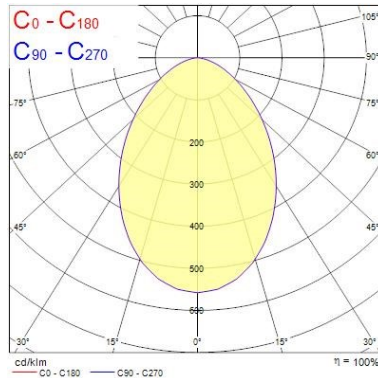

START DOWNLIGHT IP44 205

START Downlight 205 IP44 1950lm 830
0030328

Physical data

Housing colour	White (RAL 9003)
IP rating	IP44/20
IK rating	IK07
Diffuser finish	Opal
Diffuser material	Polycarbonate
Reflector finish	Mirror
Nominal Product Length (mm)	220
Nominal Product Width (mm)	220
Nominal Product Height (mm)	60
Nominal Product Diameter (mm)	220
Weight (kg)	0.468
Recessed Depth (mm)	150

Packaging

Single packaging type	Carton
Product EAN number	5410288303284
Packaging single length / height (cm)	22.8
Packaging single width (cm)	22.8
Packaging single depth (cm)	7.0
DUN14 (outer)	15410288303281
Units per outer package	14
Packaging outer length / height (cm)	51.0
Packaging outer width (cm)	47.5
Packaging outer depth (cm)	25.0

PHOTOMETRY

TECHNICAL DRAWINGS