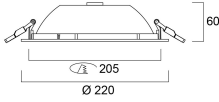

START DOWNLIGHT IP44 205

START Downlight 205 IP44 2025lm 840
0030329

SYLVANIA 0030329

This luminaire contains built-in LED lamps

The lamps cannot be changed in the luminaire.

874/2012