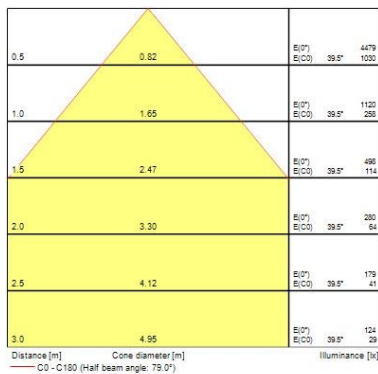

START DOWNLIGHT IP44 205

START Downlight 205 IP44 2025lm 840
0030329

Physical data

Housing colour	RAL 9003 - Signal white
IP rating	IP44/20
IK rating	IK07
Diffuser finish	Opal
Diffuser material	PC Polycarbonate
Reflector finish	High-gloss
Nominal Product Length (mm)	220
Nominal Product Width (mm)	220
Nominal Product Height (mm)	60
Nominal Product Diameter (mm)	220
Weight (kg)	0.468
Recessed Depth (mm)	150

Packaging

Single packaging type	Carton
Product EAN number	5410288303291
Packaging single length / height (cm)	22.8
Packaging single width (cm)	22.8
Packaging single depth (cm)	7.0
DUN14 (outer)	15410288303298
Units per outer package	14
Packaging outer length / height (cm)	51.0
Packaging outer width (cm)	47.5
Packaging outer depth (cm)	25.0

PHOTOMETRY

TECHNICAL DRAWINGS