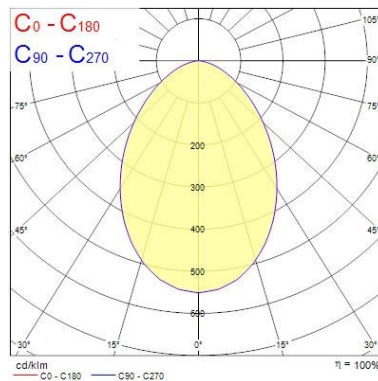

START DOWNLIGHT IP44 205

START Downlight 205 IP44 2025lm 840
0030329

Physical data

Housing colour	RAL 9003 - Signal white
IP rating	IP44/20
IK rating	IK07
Diffuser finish	Opal
Diffuser material	PC Polycarbonate
Reflector finish	High-gloss
Nominal Product Length (mm)	220
Nominal Product Width (mm)	220
Nominal Product Height (mm)	60
Nominal Product Diameter (mm)	220
Weight (kg)	0.468
Recessed Depth (mm)	150

Packaging

Single packaging type	Carton
Product EAN number	5410288303291
Packaging single length / height (cm)	22.8
Packaging single width (cm)	22.8
Packaging single depth (cm)	7.0
DUN14 (outer)	15410288303298
Units per outer package	14
Packaging outer length / height (cm)	51.0
Packaging outer width (cm)	47.5
Packaging outer depth (cm)	25.0

PHOTOMETRY

TECHNICAL DRAWINGS