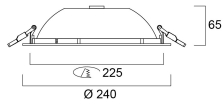

START DOWNLIGHT IP44 225

START Downlight 225 IP44 2275lm 830
0030330

SYLVANIA 0030330

This luminaire contains built-in LED lamps

The lamps cannot be changed in the luminaire.

874/2012