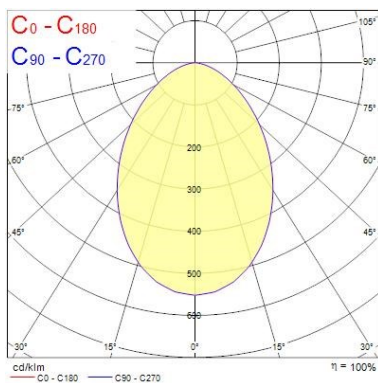

Optical data

Fixture luminous flux (lm)	2275
Luminaire efficacy (lm/W)	95
LOR (%)	100
Colour temperature (K)	3000
CRI (Ra)	80
Colour Variation Initial (SDCM)	5
Adjustable chromaticity	N
Beam Angle (°)	74
Distribution type	Symmetric, Direct
Glare control	25
Photobiological Risk Group	RG0

Lifetime data

Lumen maintenance - L70 B50	50000
Average life (Nominal) (h)	50000

Physical data

START DOWNLIGHT IP44 225

START Downlight 225 IP44 2275lm 830
0030330

Housing colour	RAL 9003 - Signal white
IP rating	IP44/20
IK rating	IK07
Diffuser finish	Opal
Diffuser material	PC Polycarbonate
Reflector finish	High-gloss
Nominal Product Length (mm)	240
Nominal Product Width (mm)	240
Nominal Product Height (mm)	65
Nominal Product Diameter (mm)	240
Weight (kg)	0.528
Recessed Depth (mm)	150

PHOTOMETRY

Distance [m]	Cone diameter [m]	E _{0°} [lx]	E _{10°} [lx]	E _{30°} [lx]
0.5	0.82	5038	1188	
1.0	1.64	1257	292	
1.5	2.46	689	130	
2.0	3.27	314	73	
2.5	4.09	201	47	
3.0	4.91	140	34	

Distance [m] Cone diameter [m] Illuminance [lx]
C0 - C180 (Half beam angle: 78.6°)