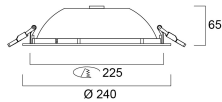

START DOWNLIGHT IP44 225

START Downlight 225 IP44 2325lm 840
0030331

SYLVANIA 0030331

This luminaire contains built-in LED lamps

} LED

The lamps cannot be changed in the luminaire.

874/2012