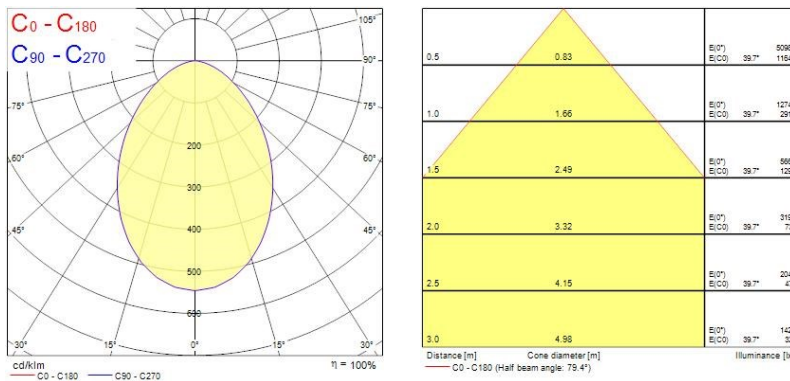

START DOWNLIGHT IP44 225

START Downlight 225 IP44 2325lm 840
0030331

Physical data

Housing colour	RAL 9003 - Signal white
IP rating	IP44/20
IK rating	IK07
Diffuser finish	Opal
Diffuser material	PC Polycarbonate
Reflector finish	High-gloss
Nominal Product Length (mm)	240
Nominal Product Width (mm)	240
Nominal Product Height (mm)	65
Nominal Product Diameter (mm)	240
Weight (kg)	0.528
Recessed Depth (mm)	150

Packaging

Single packaging type	Carton
Product EAN number	5410288303314
Packaging single length / height (cm)	24.5
Packaging single width (cm)	24.5
Packaging single depth (cm)	8.0
DUN14 (outer)	15410288303311
Units per outer package	12
Packaging outer length / height (cm)	50.0
Packaging outer width (cm)	51.0
Packaging outer depth (cm)	27.0

PHOTOMETRY

TECHNICAL DRAWINGS