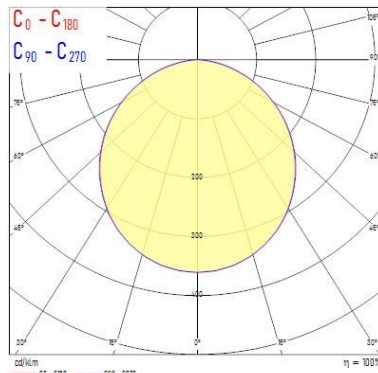

DataTableGroup_Safety

Optimal operating condition (°C)	-20-40
----------------------------------	--------

PHOTOMETRY

Distance [m]	Cone diameter [m]	E(0°)	E(C90)	E(C0)	25%	50%	75%
0.5	1.41 1.43	54.7°	54.7°	55.0°	2575	248	25
1.0	2.82 2.86	54.7°	54.7°	55.0°	644	62	61
1.5	4.24 4.28	54.7°	54.7°	55.0°	286	28	27
2.0	5.65 5.71	54.7°	54.7°	55.0°	161	16	15
2.5	7.06 7.14	54.7°	54.7°	55.0°	103	10	10
3.0	8.47 8.57	54.7°	54.7°	55.0°	72	7	7

Distance [m] Cone diameter [m] Illuminance [lx]

— C0 - C180 (Half beam angle: 110.0°)
— C90 - C270 (Half beam angle: 109.4°)

TECHNICAL DRAWINGS

START eco Downlight Flat IP44 Dimmable 205mm Round Recessed